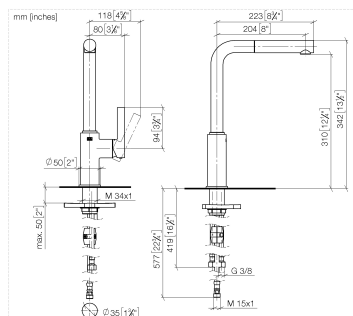

DORNBRACHT PIUR Single-lever mixer Pull-out - Chrome

33 950 210

- 204mm projection
- pivotable spout 360°
- air-enriched flow
- max. flow 8 l/min at 3 bar flow pressure
- fabric braided hose 1500 mm

Intrinsic protection against back flow.

	Chrome	33 950 210-00
	Soft Black	33 950 210-69
	Brushed Nickel	33 950 210-70

DORNBRAUCH PIUR Single-lever mixer Pull-out - Chrome

33 950 210

Flow rate chart

Certificates

Belgaqua_23-012- ACS_23 ACC NY AbP_10138.
27_3. 306.

DORNBACHT PIUR Single-lever mixer Pull-out - Chrome

33 950 210

Parts for other finishes can be found here: [Soft Black](#)

Spare parts list

No.	Item Number	Name	Quantity used	Delivery time
1	90 12 11 180 00-00	shower	1	2
2	90 14 05 081 00 90	seal	1	2
3	90 23 01 051 00 90	flow reducer	1	2
4	90 30 02 101 00 90	hose	1	2
5	90 14 15 060 00 90	gasket kit	1	2
6	90 15 05 060 00 90	cartridge	1	2
7	90 28 30 011 00-00	cover	1	2
8	90 20 21 001 00-00	handle	1	2
9	90 27 21 001 00-00	rosette	1	2
10	90 30 01 200 00 90	shaft	1	2
11	90 23 10 003 00 90	fixing set	1	2
12	04 30 04 101 00 90	hose	2	2
13	90 30 04 110 00 90	hose	1	2