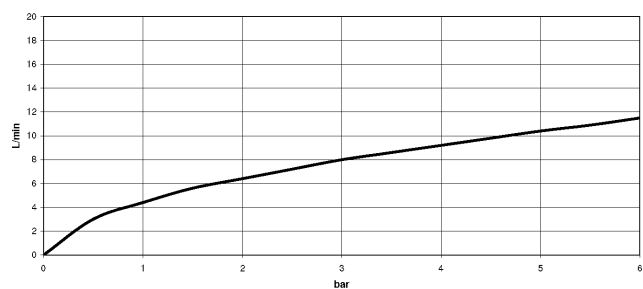

DORNBRACHT PIUR Single-lever mixer Pull-out - Chrome

33 950 210

- 204mm projection
- pivotable spout 360°
- air-enriched flow
- max. flow 8 l/min at 3 bar flow pressure
- fabric braided hose 1500 mm

Intrinsic protection against back flow.

	Chrome	33 950 210-00
	Soft Black	33 950 210-69
	Brushed Nickel	33 950 210-70

DORNBRAUCH PIUR Single-lever mixer Pull-out - Chrome

33 950 210

Flow rate chart

Certificates

Belgaqua_23-012- ACS_23 ACC NY AbP_10138.
27_3. 306.