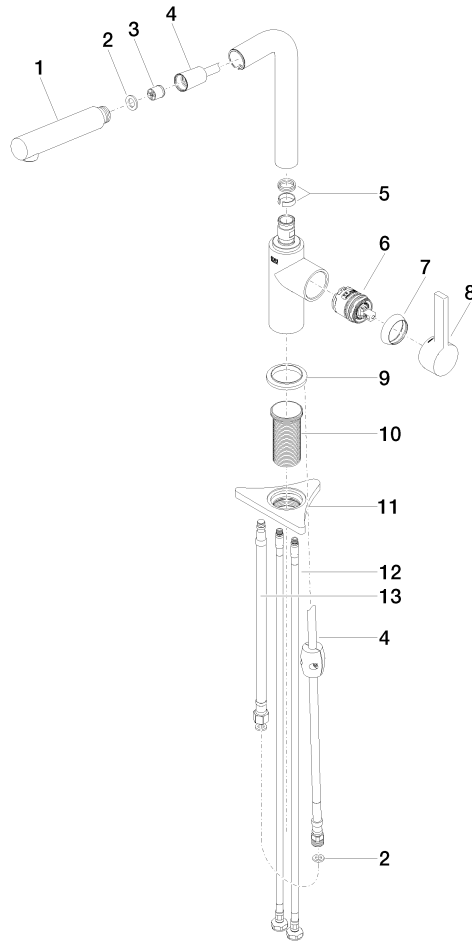

DORNBRACHT PIUR Single-lever mixer Pull-out - Chrome

33 950 210

- 204mm projection
- pivotable spout 360°
- air-enriched flow
- max. flow 8 l/min at 3 bar flow pressure
- fabric braided hose 1500 mm

Intrinsic protection against back flow.

	Chrome	33 950 210-00
	Soft Black	33 950 210-69
	Brushed Nickel	33 950 210-70

DORNBRAUCH PIUR Single-lever mixer Pull-out - Chrome

33 950 210

Flow rate chart

Certificates

Belgaqua_23-012- ACS_23 ACC NY AbP_10138.
27_3. 306.

DORNBACHT PIUR Single-lever mixer Pull-out - Chrome

33 950 210

Parts for other finishes can be found here: [Soft Black](#)

Spare parts list

No.	Item Number	Name	Quantity used	Delivery time
1	90 12 11 180 00-00	shower	1	2
2	90 14 05 081 00 90	seal	1	2
3	90 23 01 051 00 90	flow reducer	1	2
4	90 30 02 101 00 90	hose	1	2
5	90 14 15 060 00 90	gasket kit	1	2
6	90 15 05 060 00 90	cartridge	1	2
7	90 28 30 011 00-00	cover	1	2
8	90 20 21 001 00-00	handle	1	2
9	90 27 21 001 00-00	rosette	1	2
10	90 30 01 200 00 90	shaft	1	2
11	90 23 10 003 00 90	fixing set	1	2
12	04 30 04 101 00 90	hose	2	2
13	90 30 04 110 00 90	hose	1	2